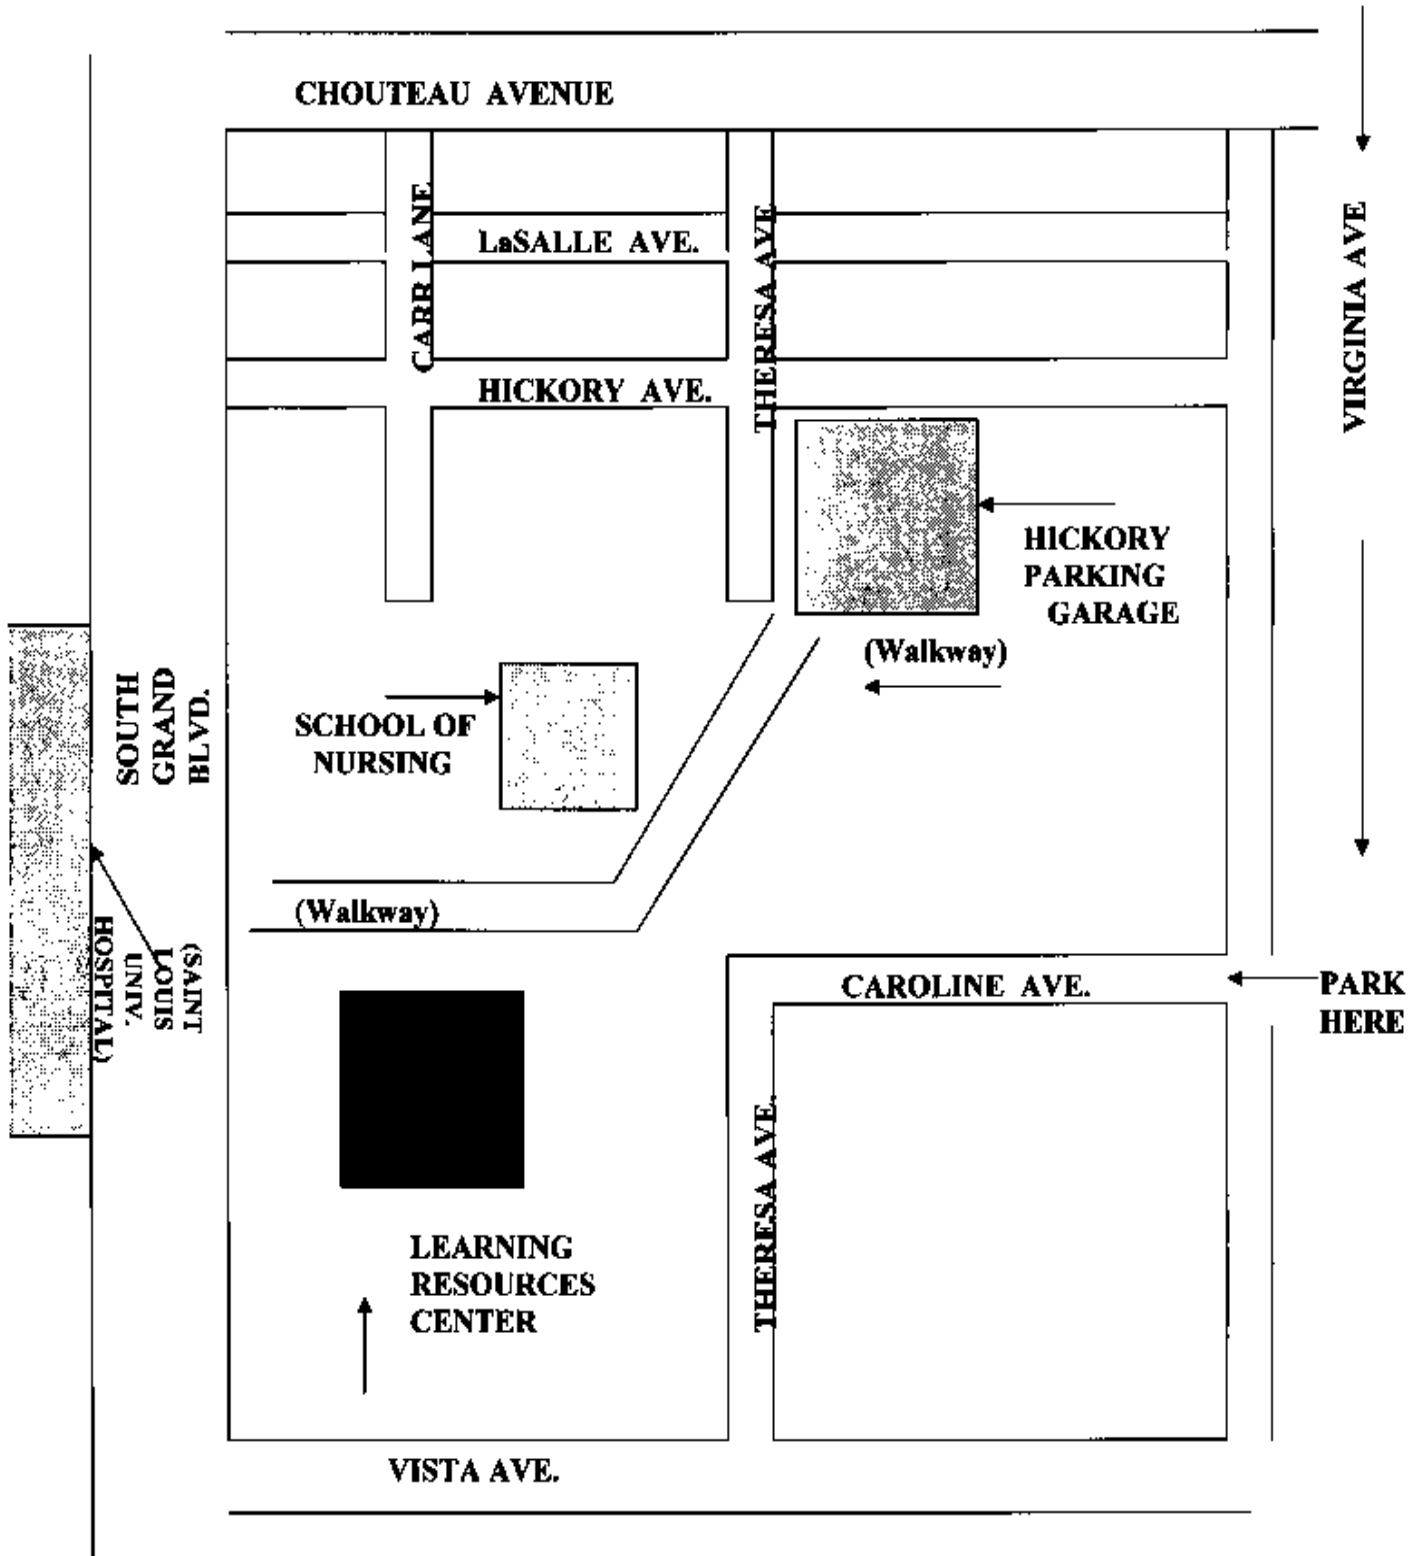

SAINT LOUIS UNIVERSITY HEALTH SCIENCES CENTER

(HIGHWAY 40)

SMART TRACK MEETINGS ARE HELD IN THE LEARNING RESOURCES CENTER. PARK ON THERESA AVE., CAROLINE AVE., OR IN THE HICKORY GARAGE. IF COMING FROM GRAND, WALK DOWN THE WALKWAY TO THE LEARNING RESOURCES CENTER, WHICH IS TO THE RIGHT OF THE FOUNTAIN.