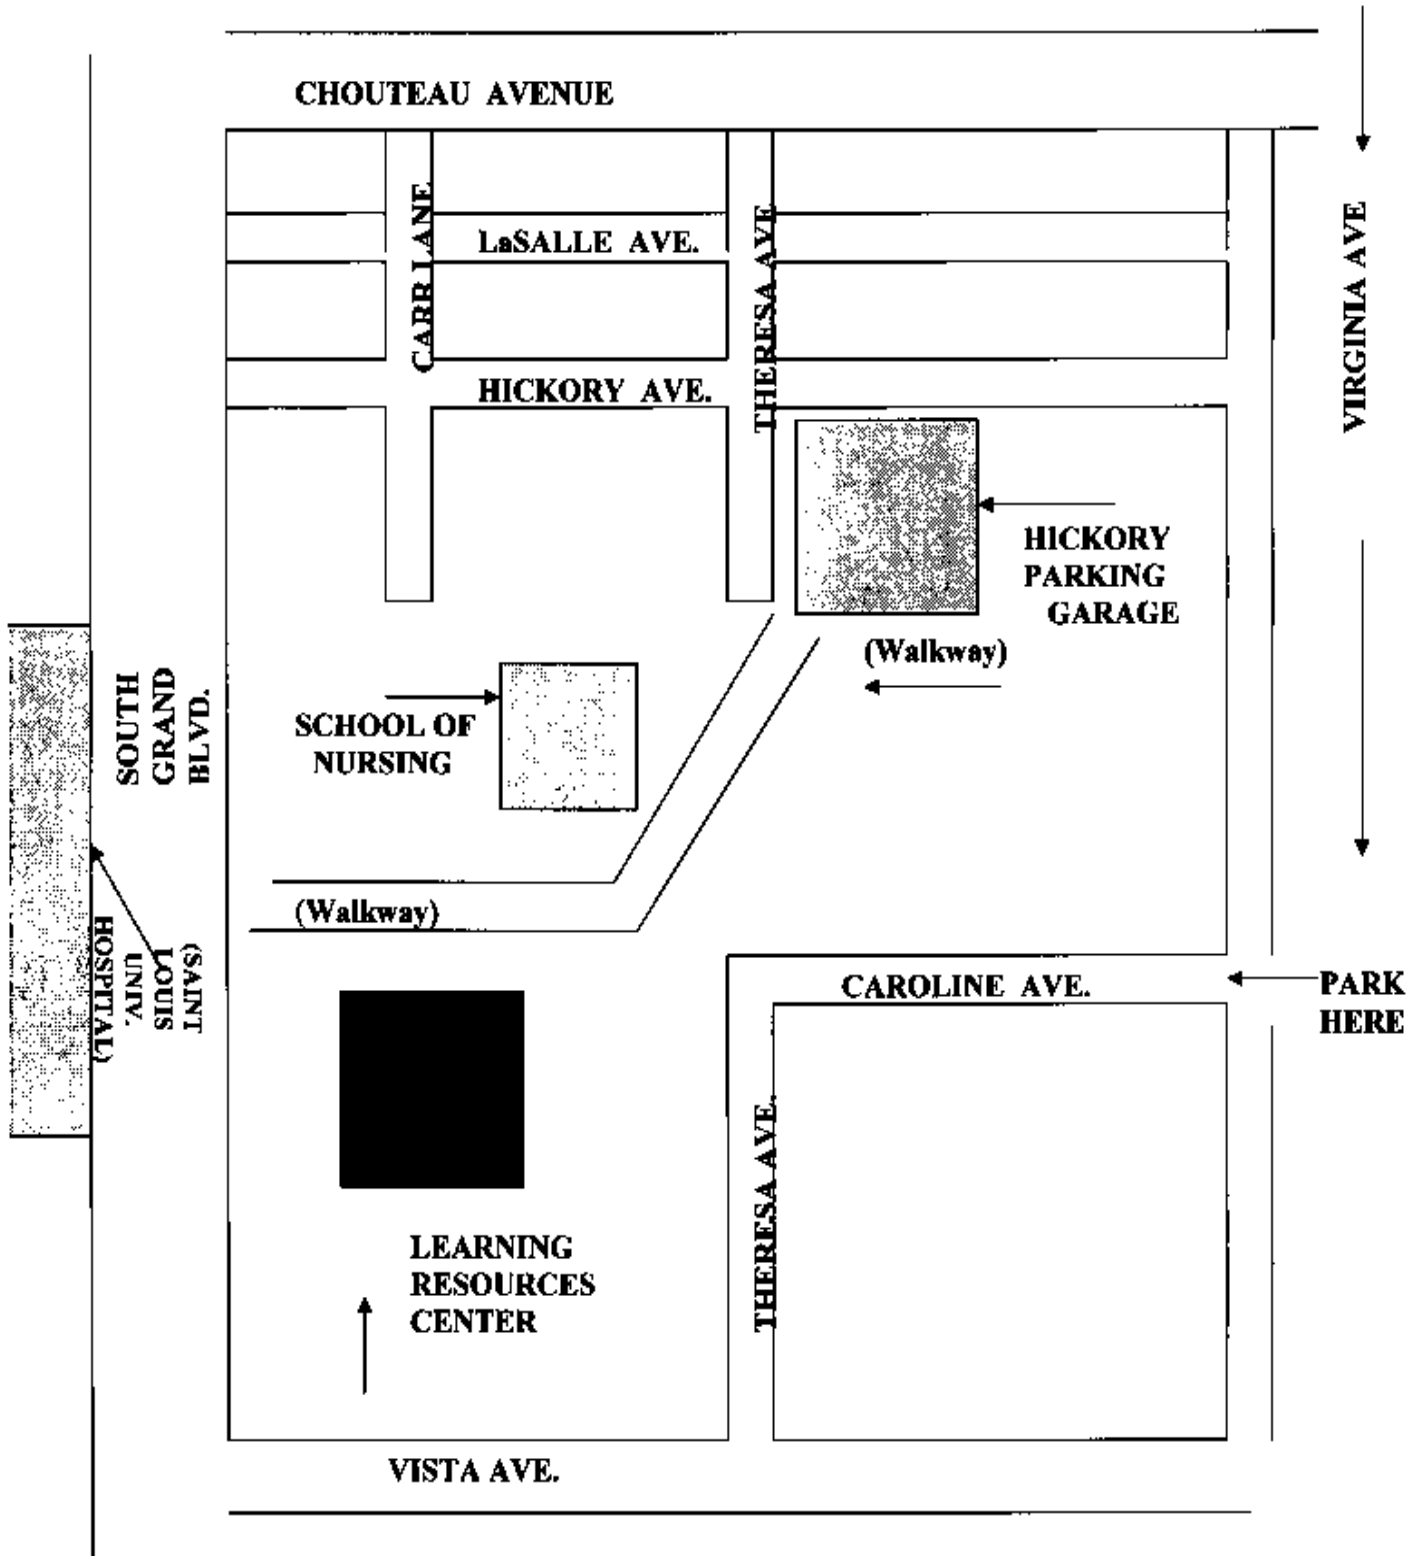

**SAINT LOUIS UNIVERSITY
HEALTH SCIENCES CENTER**

(HIGHWAY 40)

SMART TRACK MEETINGS ARE HELD IN THE LEARNING RESOURCES CENTER. PARK ON THERESA AVE., CAROLINE AVE., OR IN THE HICKORY GARAGE. IF COMING FROM GRAND, WALK DOWN THE WALKWAY TO THE LEARNING RESOURCES CENTER, WHICH IS TO THE RIGHT OF THE FOUNTAIN.